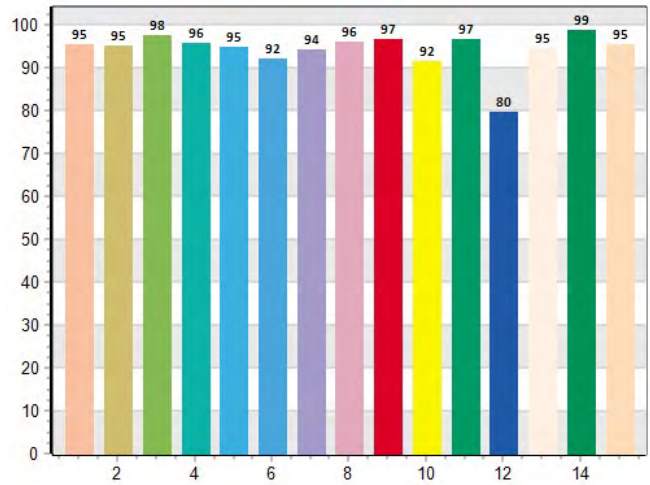

Daylight 5600K

Tungsten 3200K

CRI 5600K

Spectrum

General Color Rendition

Measurements taken with domed diffuser

CRI 3200K

Spectrum

General Color Rendition

Measurements taken with domed diffuser