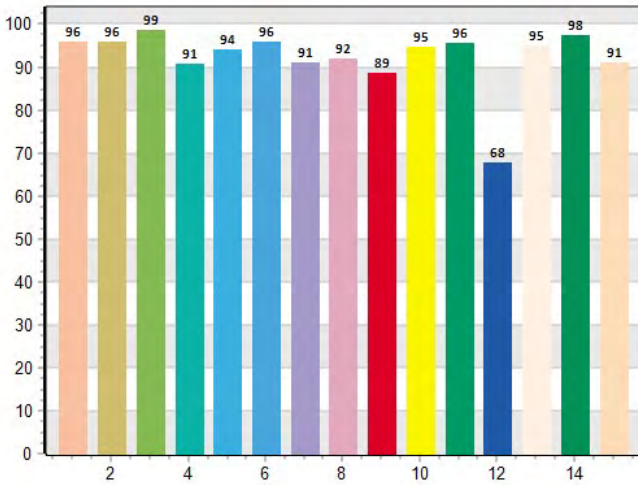

Daylight 5600K

Tungsten 3200K

CRI 5600K

Spectrum

General Color Rendition

Measurements taken with domed diffuser

CRI 3200K

Spectrum

General Color Rendition

Measurements taken with domed diffuser