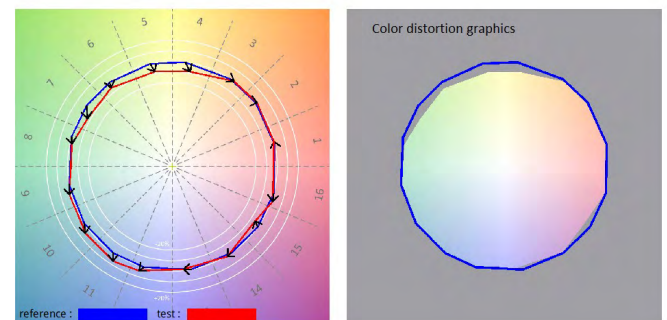

Daylight 5600K

Tungsten 3200K

CRI 5600K

Spectrum

General Color Rendition

Measurements taken with domed diffuser

CRI 3200K

Spectrum

General Color Rendition

Measurements taken with domed diffuser