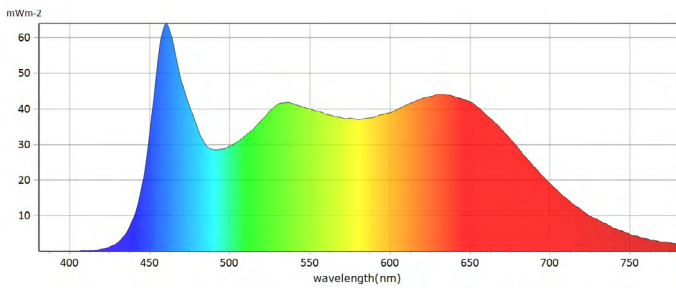

Daylight 5600K

Tungsten 3200K

CRI 5600K

Spectrum

General Color Rendition

Measurements taken with domed diffuser

CRI 3200K

Spectrum

General Color Rendition

Measurements taken with domed diffuser