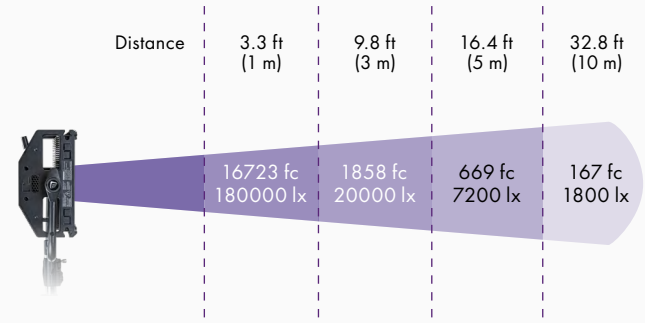

Daylight 5600K

Tungsten 3200K

CRI 5600K

Spectrum

General Color Rendition

Measurements taken with domed diffuser

CRI 3200K

Spectrum

General Color Rendition

Measurements taken with domed diffuser