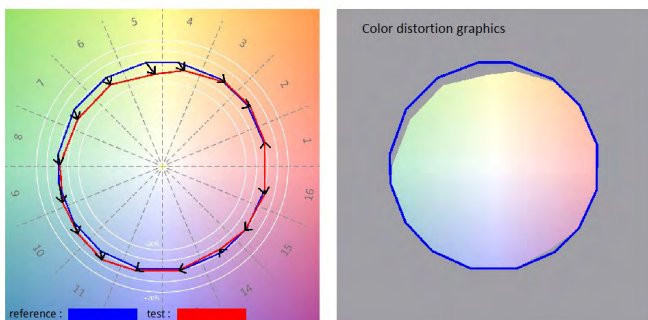

Daylight 5600K

Tungsten 3200K

CRI 5600K

Spectrum

General Color Rendition

Measurements taken with domed diffuser

CRI 3200K

Spectrum

General Color Rendition

Measurements taken with domed diffuser