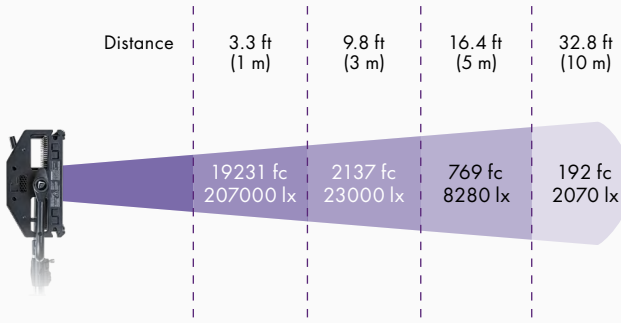

Daylight 5600K

Tungsten 3200K

CRI 5600K

Spectrum

General Color Rendition

Measurements taken with domed diffuser

CRI 3200K

Spectrum

General Color Rendition

Measurements taken with domed diffuser