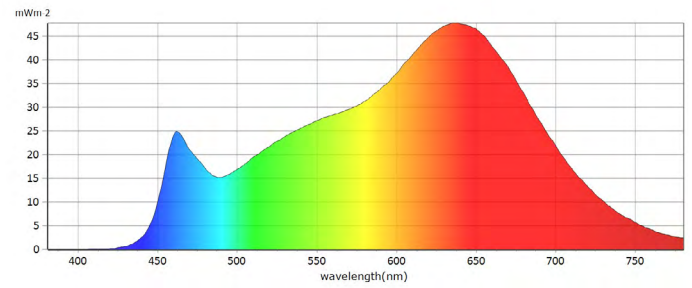

Daylight 5600K

Tungsten 3200K

CRI 5600K

Spectrum

General Color Rendition

Measurements taken with domed diffuser

CRI 3200K

Spectrum

General Color Rendition

Measurements taken with domed diffuser